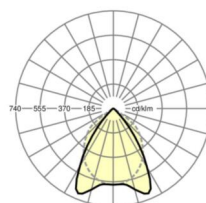

Reference	LED 7300lm 840
ηLB	100 %
Φ ↓/↑	100 % / 0 %
UGR lat./long.	13.8 / 17.8
VDU	65° < 1000cd/m²

MECHANICS

Housing colour	traffic white RAL 9016
Dimensions (LxWxH/DxH)	597mm x 597mm x 75mm
Ceiling system	cut-out ceilings [AD]
Weight (net)	11.7kg
Cable entry KE (X/Y)	279mm/17mm
Type of installation	Ceiling-mounted single installation, Ceiling-mounted trunking installation, Installation in clean room ceilings, Ceiling installation individual mounting

Dimensions

L	597 mm	Length
B	597 mm	Width
H	75 mm	Height
A1	536 mm	Mounting distance single mounting
X	279 mm	Distance cable infeed to the center of the luminaire on the X-axis
Y	17 mm	Distance cable infeed to the center of the luminaire on the Y-axis