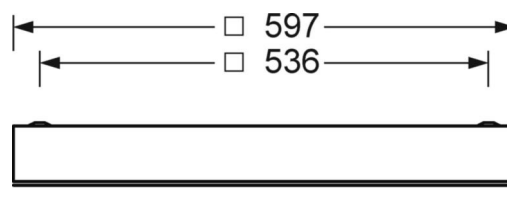

Reference	LED 7300lm 840
ηLB	100 %
Φ ↓/↑	100 % / 0 %
UGR lat./long.	13.8 / 17.8
VDU	65° < 1000cd/m²

MECHANICS

Housing colour	traffic white RAL 9016
Dimensions (LxWxH/DxH)	597mm x 597mm x 75mm
Ceiling system	cut-out ceilings [AD]
Weight (net)	11.7kg
Cable entry KE (X/Y)	279mm/17mm
Type of installation	Ceiling-mounted single installation, Ceiling-mounted trunking installation, Installation in clean room ceilings, Ceiling installation individual mounting

Dimensions

L	597 mm	Length
B	597 mm	Width
H	75 mm	Height
A1	536 mm	Mounting distance single mounting
X	279 mm	Distance cable infeed to the center of the luminaire on the X-axis
Y	17 mm	Distance cable infeed to the center of the luminaire on the Y-axis